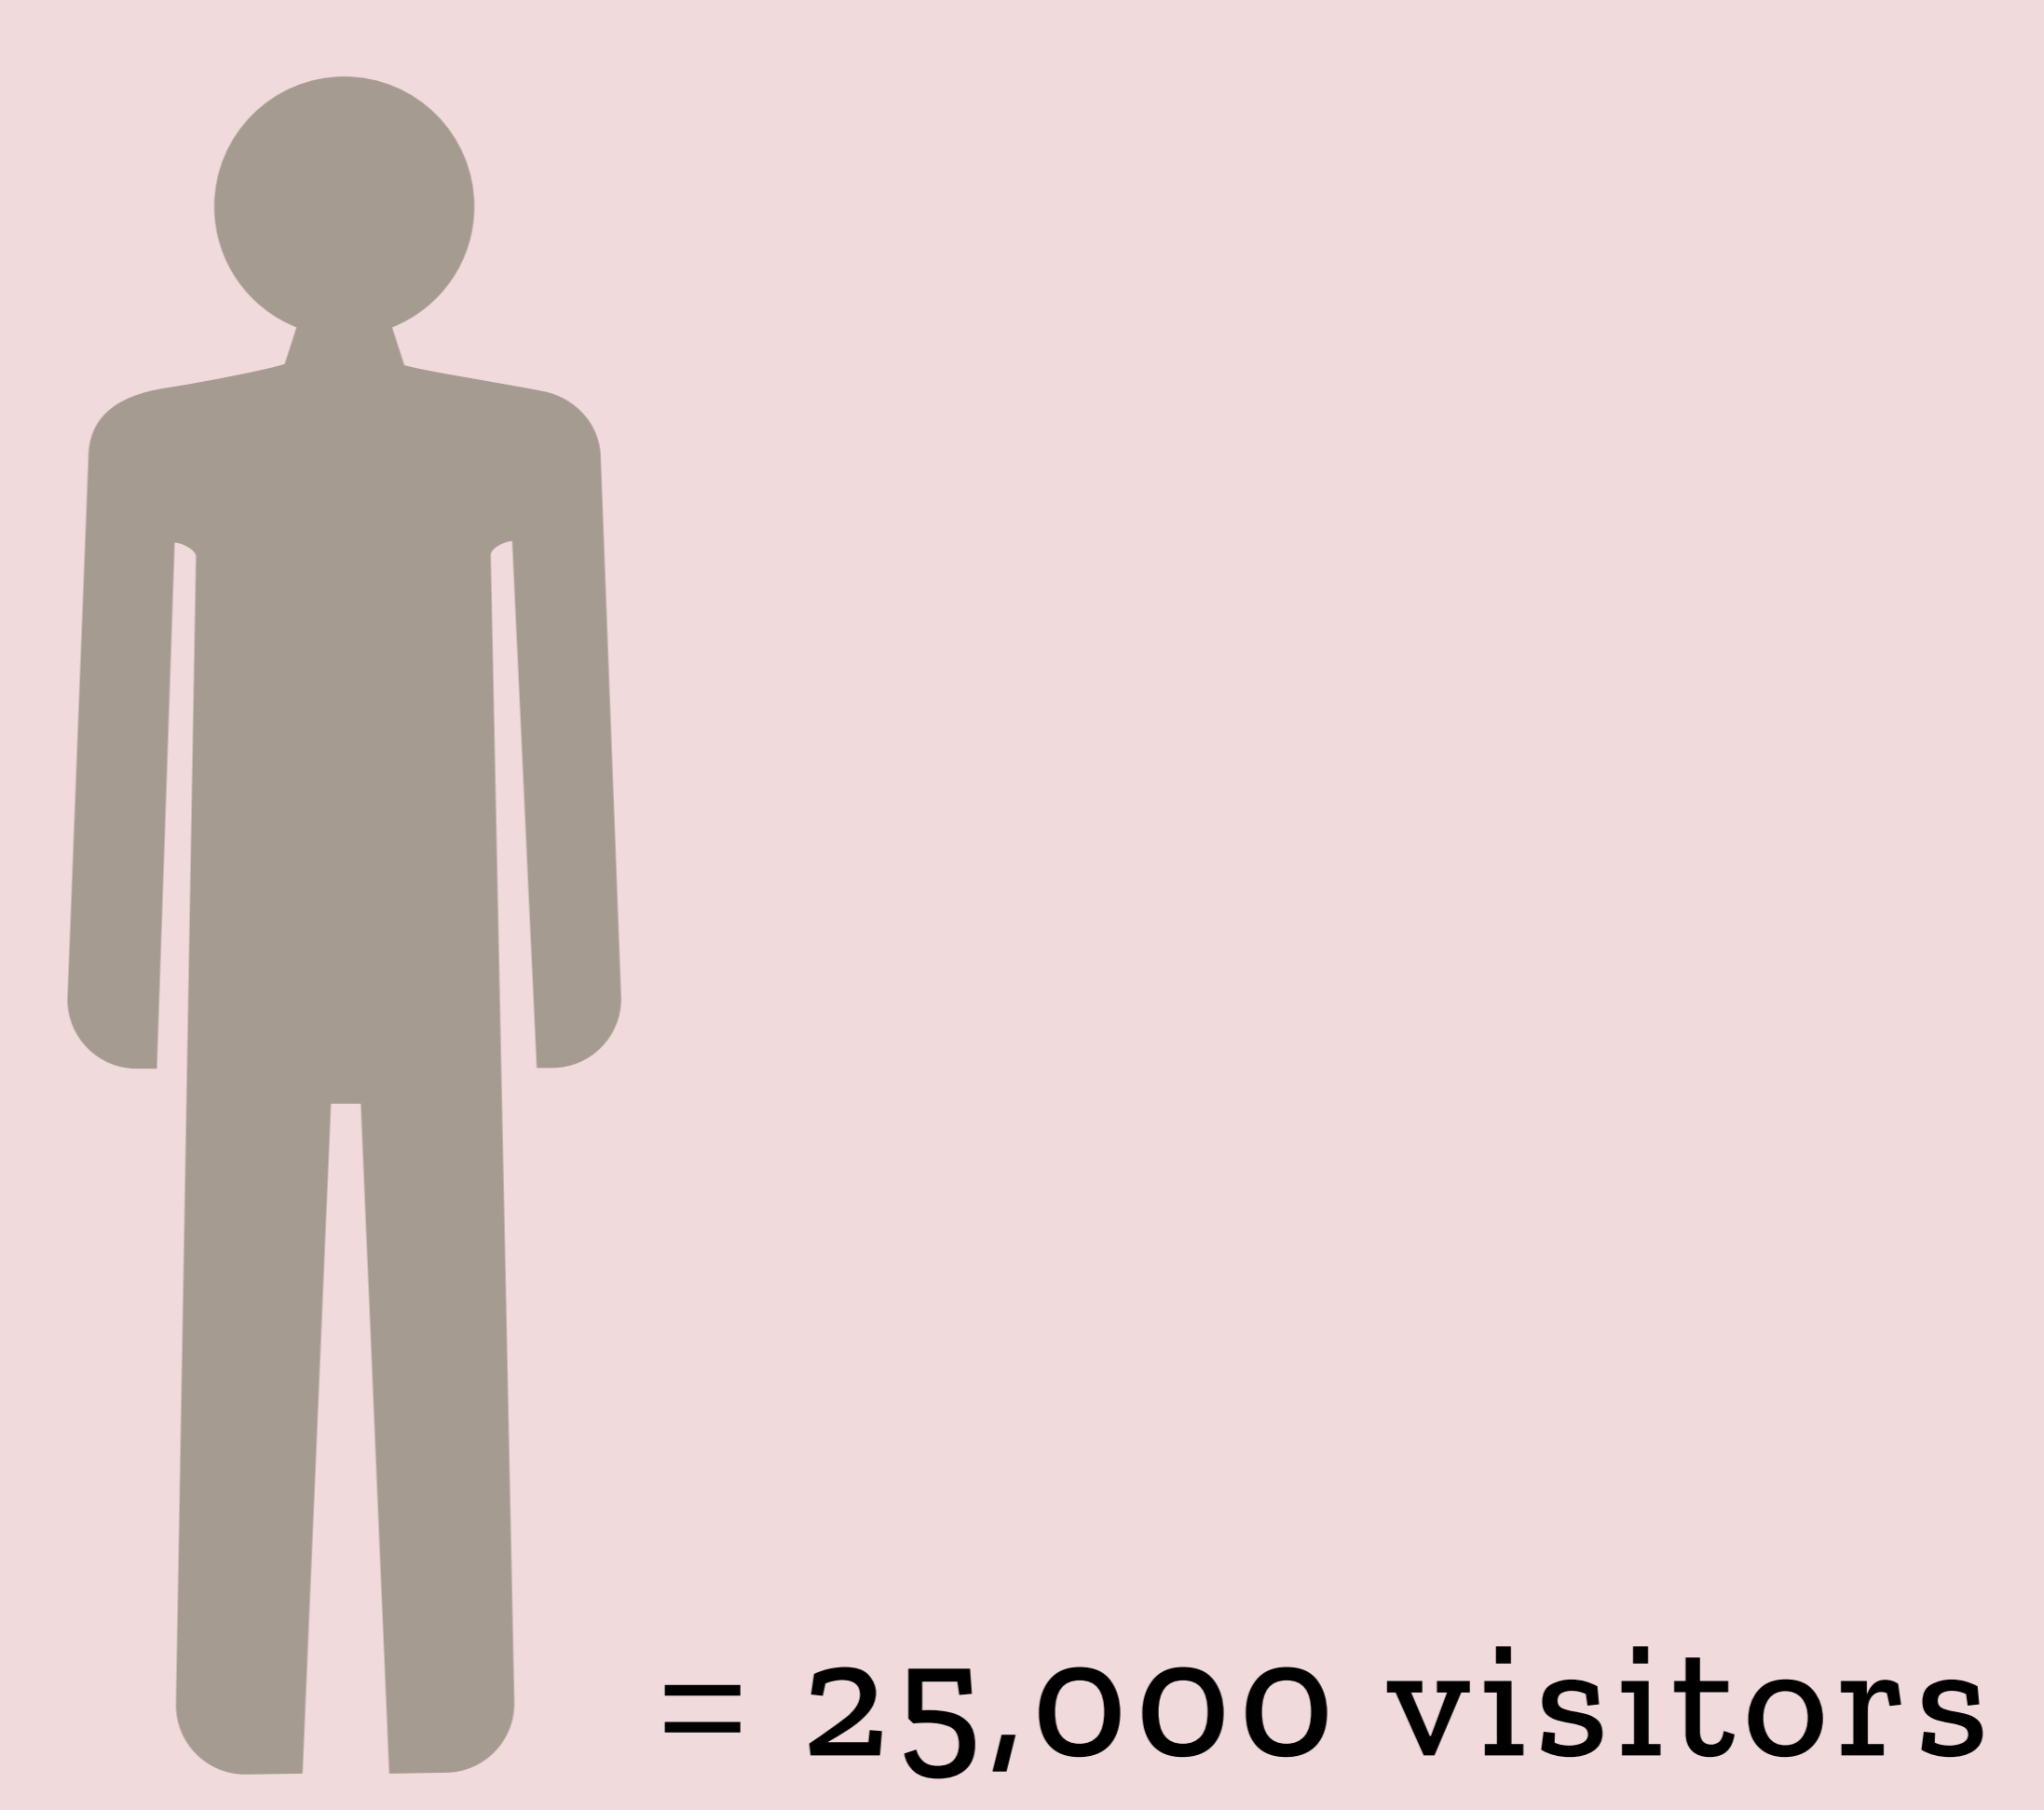

Visitor numbers Anne Frank House 1960 – 2022

= 25,000 visitors